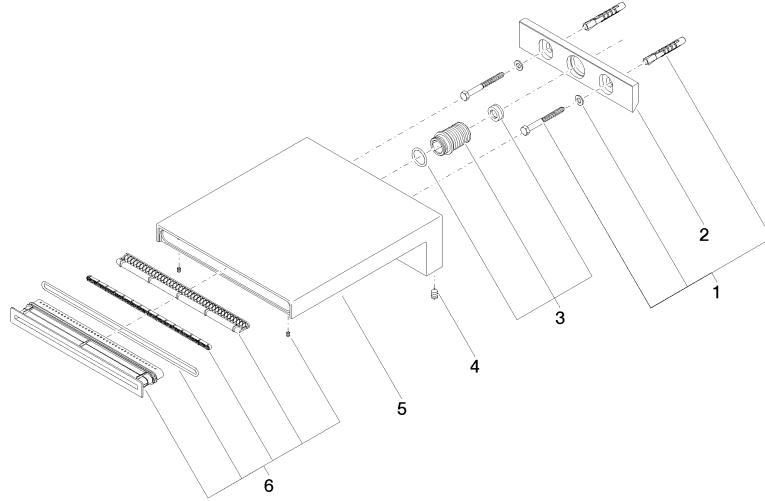

Bath cascade spout for wall mounting - Brushed Champagne (22kt Gold)

MEM

13 430 740

- 200mm projection
- cascade
- plate 180 mm x 60 mm
- hole diameter 40 mm
- 1/2" connection
- plug-link mounting
- max. flow 26.5 l/min at 3 bar flow pressure
- WRAS 1809017

Recommended miscellaneous

- Concealed wall elbow -** 35 085 970 90
- max. recess depth 163 mm
 - min. recess depth 90 mm

13 430 740

mm [inches]

Flow rate chart

Trajectory diagram

13 430 740

Spare parts list

No.	Item Number	Name	Quantity used	Delivery time
1	04 30 31 014 00 90	fixing set	1	2
2	09 17 97 056 90	holder	1	2
3	90 24 05 008 00 90	nipple set	1	2
4	09 31 11 144 90	pin	2	2
5	09 11 74 042-46	spout	1	30
6	90 29 03 059 00 90	insert	1	2