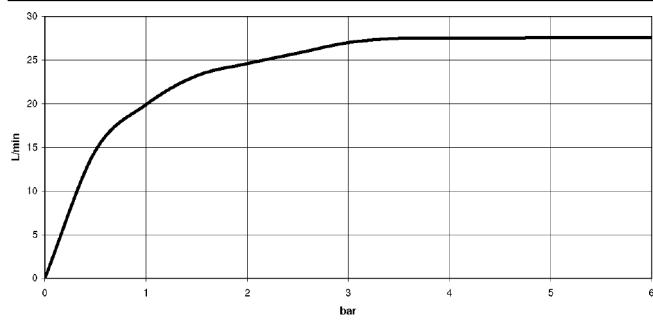

Bath cascade spout for wall mounting - Brushed Champagne (22kt Gold)

MEM

13 430 740

- 200mm projection
- cascade
- plate 180 mm x 60 mm
- hole diameter 40 mm
- 1/2" connection
- plug-link mounting
- max. flow 26.5 l/min at 3 bar flow pressure
- WRAS 1809017

Recommended miscellaneous

- Concealed wall elbow -** 35 085 970 90
- max. recess depth 163 mm
 - min. recess depth 90 mm

13 430 740

mm [inches]

Flow rate chart

Trajectory diagram

13 430 740

Spare parts list

No.	Item Number	Name	Quantity used	Delivery time
1	04 30 31 014 00 90	fixing set	1	2
2	09 17 97 056 90	holder	1	2
3	90 24 05 008 00 90	nipple set	1	2
4	09 31 11 144 90	pin	2	2
5	09 11 74 042-46	spout	1	30
6	90 29 03 059 00 90	insert	1	2