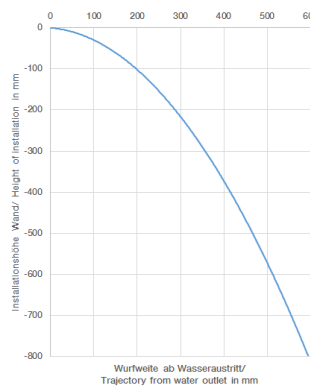

Bath cascade spout for wall mounting - Brushed Champagne (22kt Gold)

MEM

13 430 740

- 200mm projection
- cascade
- plate 180 mm x 60 mm
- hole diameter 40 mm
- 1/2" connection
- plug-link mounting
- max. flow 26.5 l/min at 3 bar flow pressure
- WRAS 1809017

Recommended miscellaneous

- Concealed wall elbow -** 35 085 970 90
- max. recess depth 163 mm
 - min. recess depth 90 mm

13 430 740

mm [inches]

Flow rate chart

Trajectory diagram

13 430 740

Spare parts list

No.	Item Number	Name	Quantity used	Delivery time
1	04 30 31 014 00 90	fixing set	1	2
2	09 17 97 056 90	holder	1	2
3	90 24 05 008 00 90	nipple set	1	2
4	09 31 11 144 90	pin	2	2
5	09 11 74 042-46	spout	1	30
6	90 29 03 059 00 90	insert	1	2